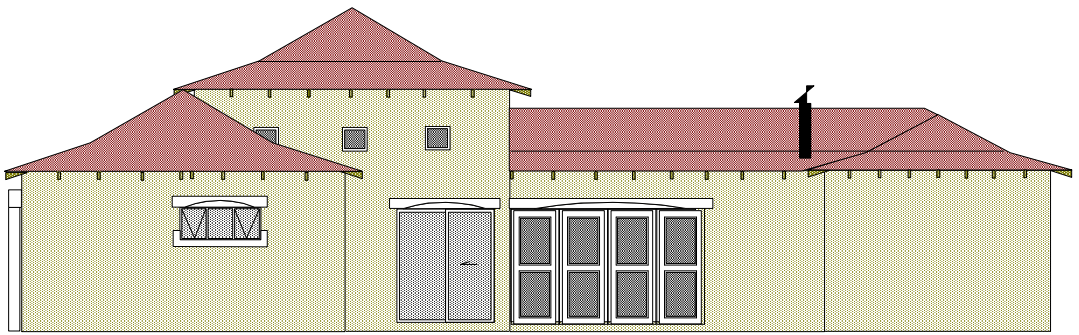

House 138.13 m2
 Garage 36.0 m2
 Total 174.13 m2

North east elevation

41 Bolus Road Table View
 theplanspecialist@telkomsa.net - 083 348 0394