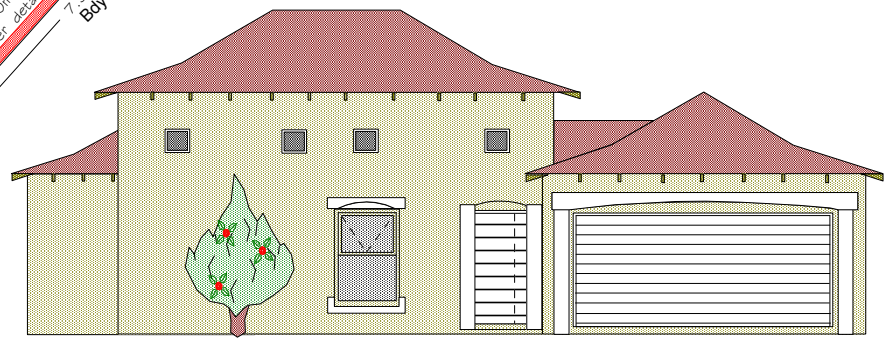

House 138.13 m2
 Garage 36.0 m2
 Total 174.13 m2

North east elevation

41 Bolus Road Table View
 theplanspecialist@telkomsa.net - 083 348 0394